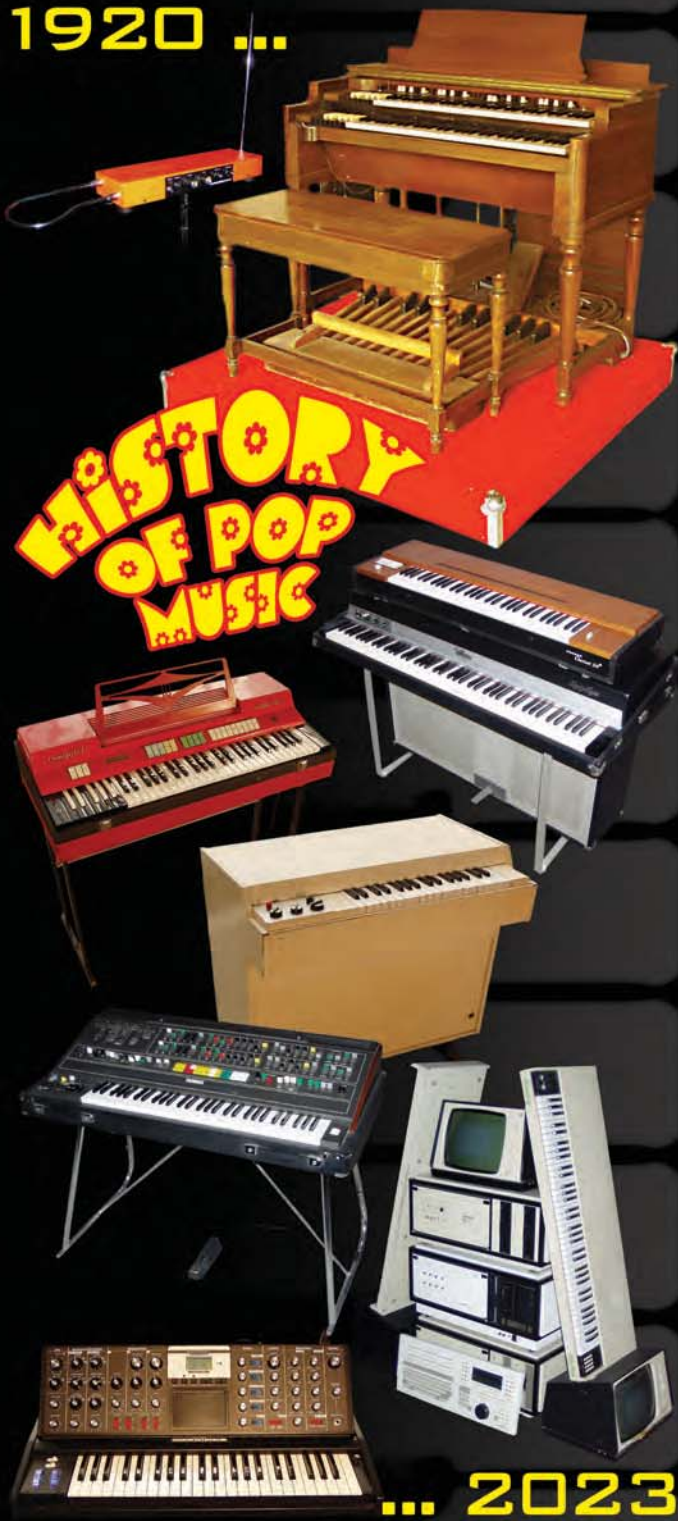

1920 ...

HISTORY OF POP MUSIC

... 2023

EBOARDMUSEUM

EUROPE AUSTRIA
A 9020 KLAGENFURT AM WÖRTHERSEE
FLORIAN GRÖGER STRASSE 20
EMAIL OFFICE@EBOARDMUSEUM.COM
FON PRIX GERT +43 699 19144180
WEB WWW.EBOARDMUSEUM.COM